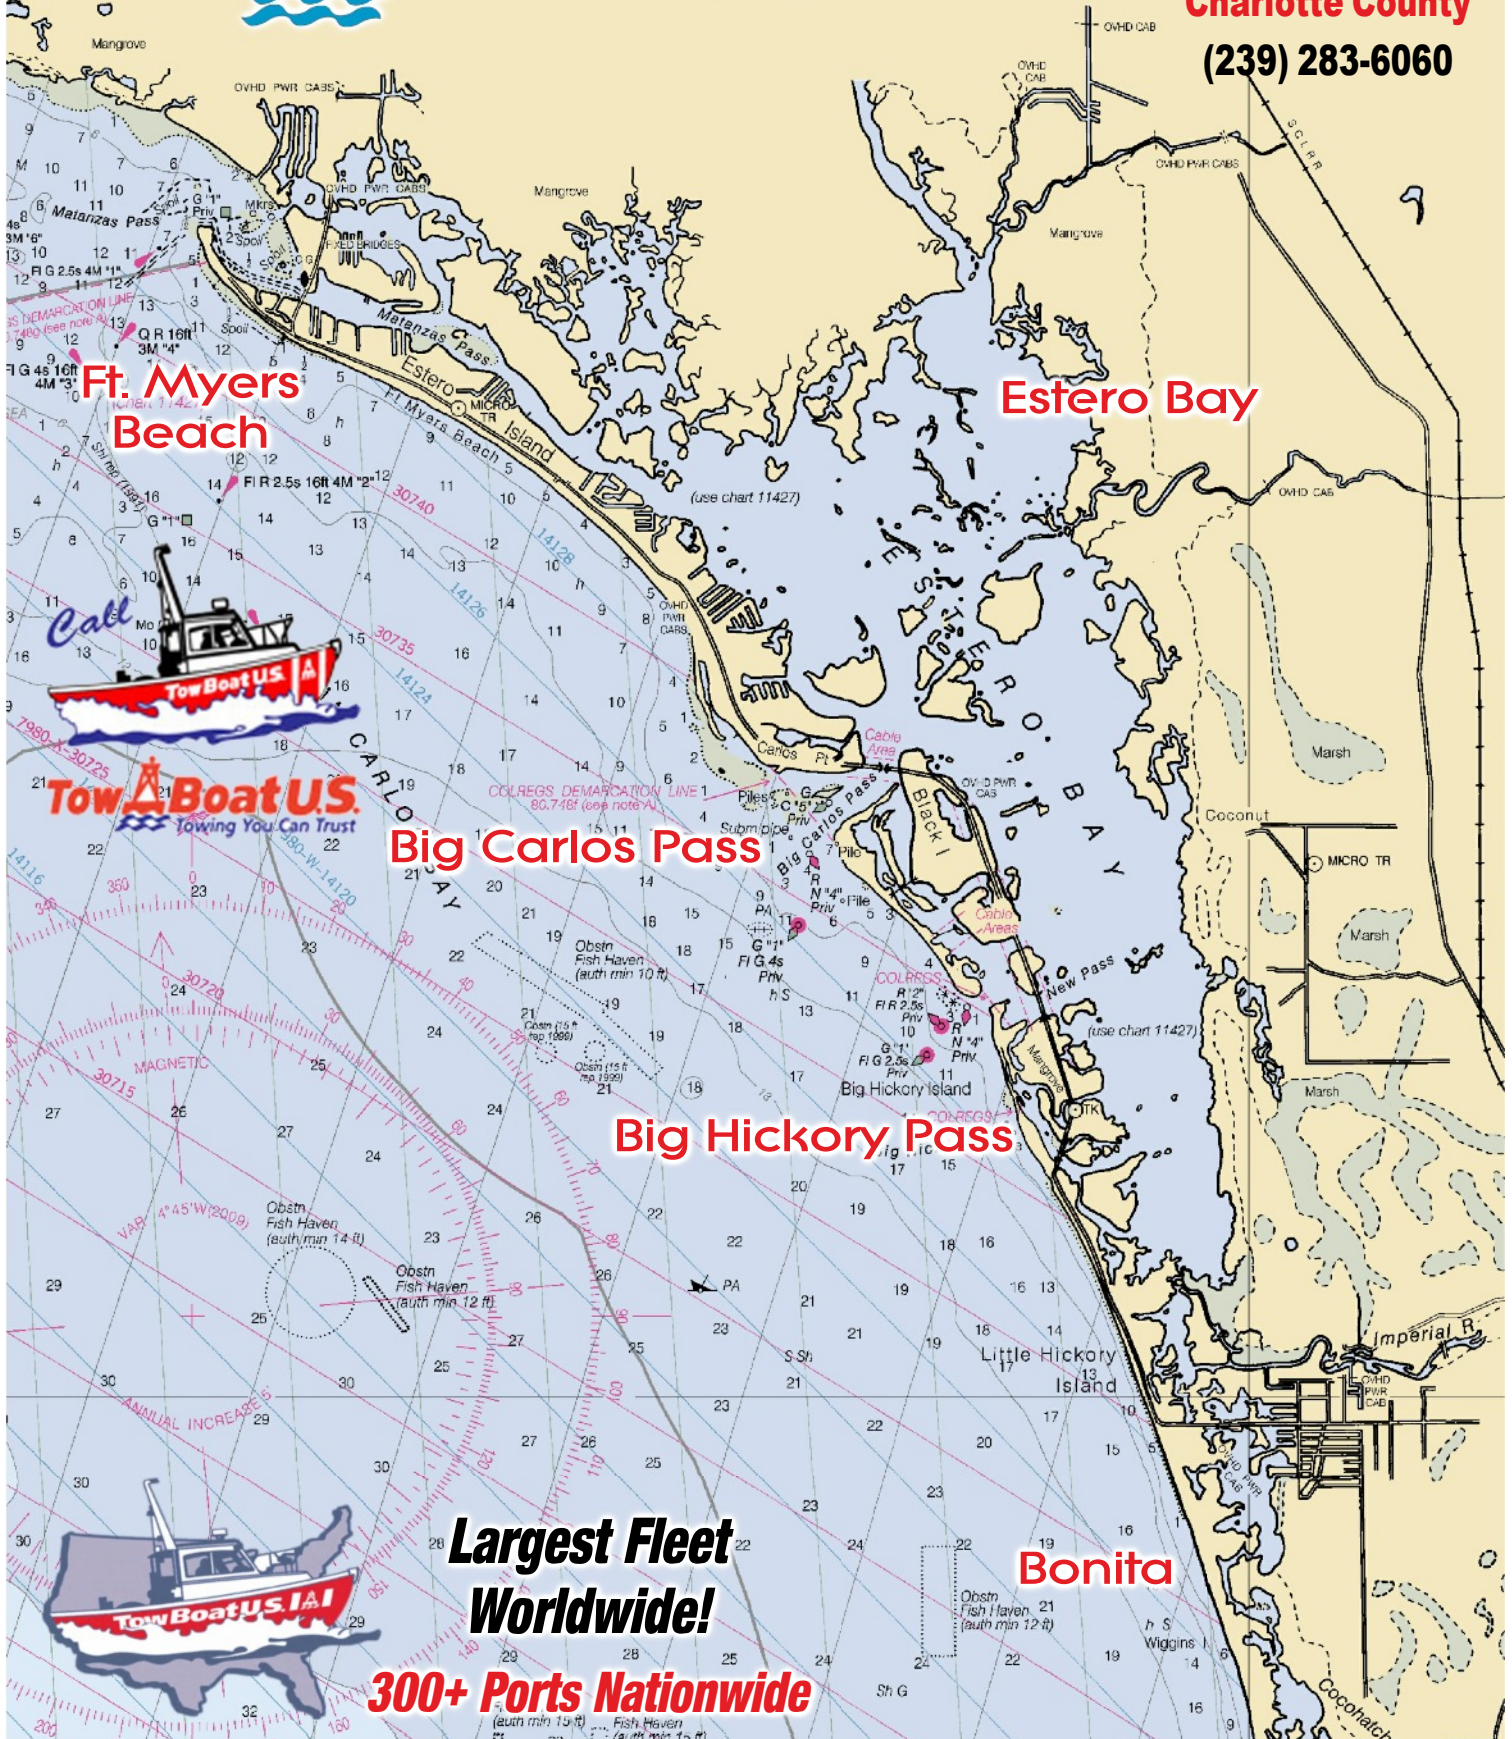

Tow Boat U.S.

Lee County
(239) 945-1664
Charlotte County
(239) 283-6060

Ft. Myers Beach

Estero Bay

Big Carlos Pass

Big Hickory Pass

Bonita

Largest Fleet Worldwide!

300+ Ports Nationwide